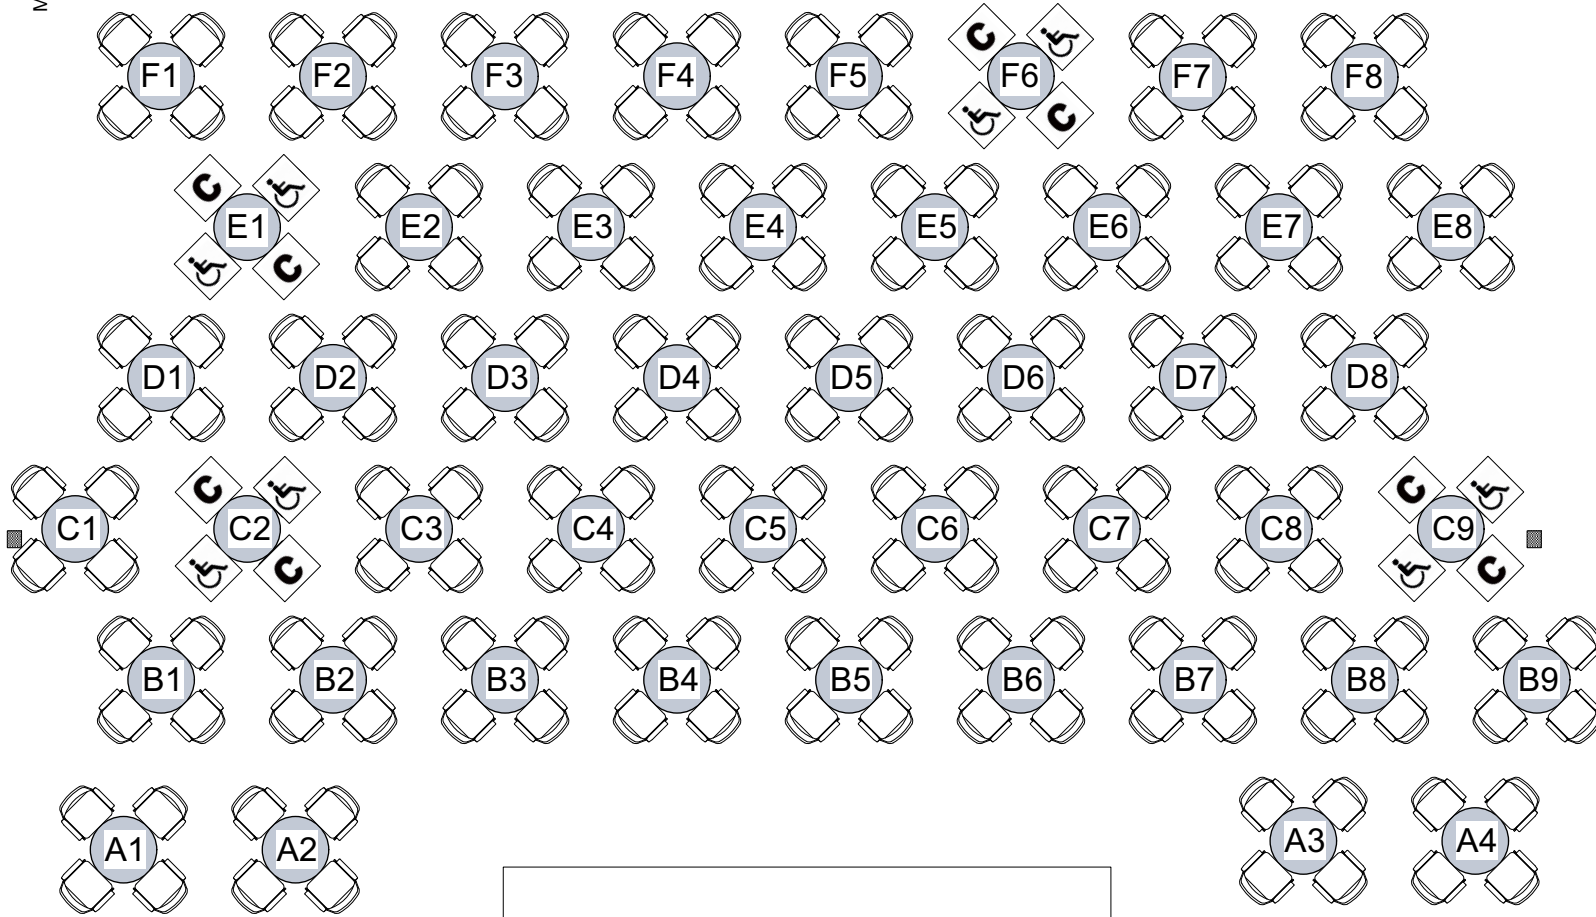

Main Entrance

Broadway Brunch
December 2022
46 Cabaret Tables
184 Seats