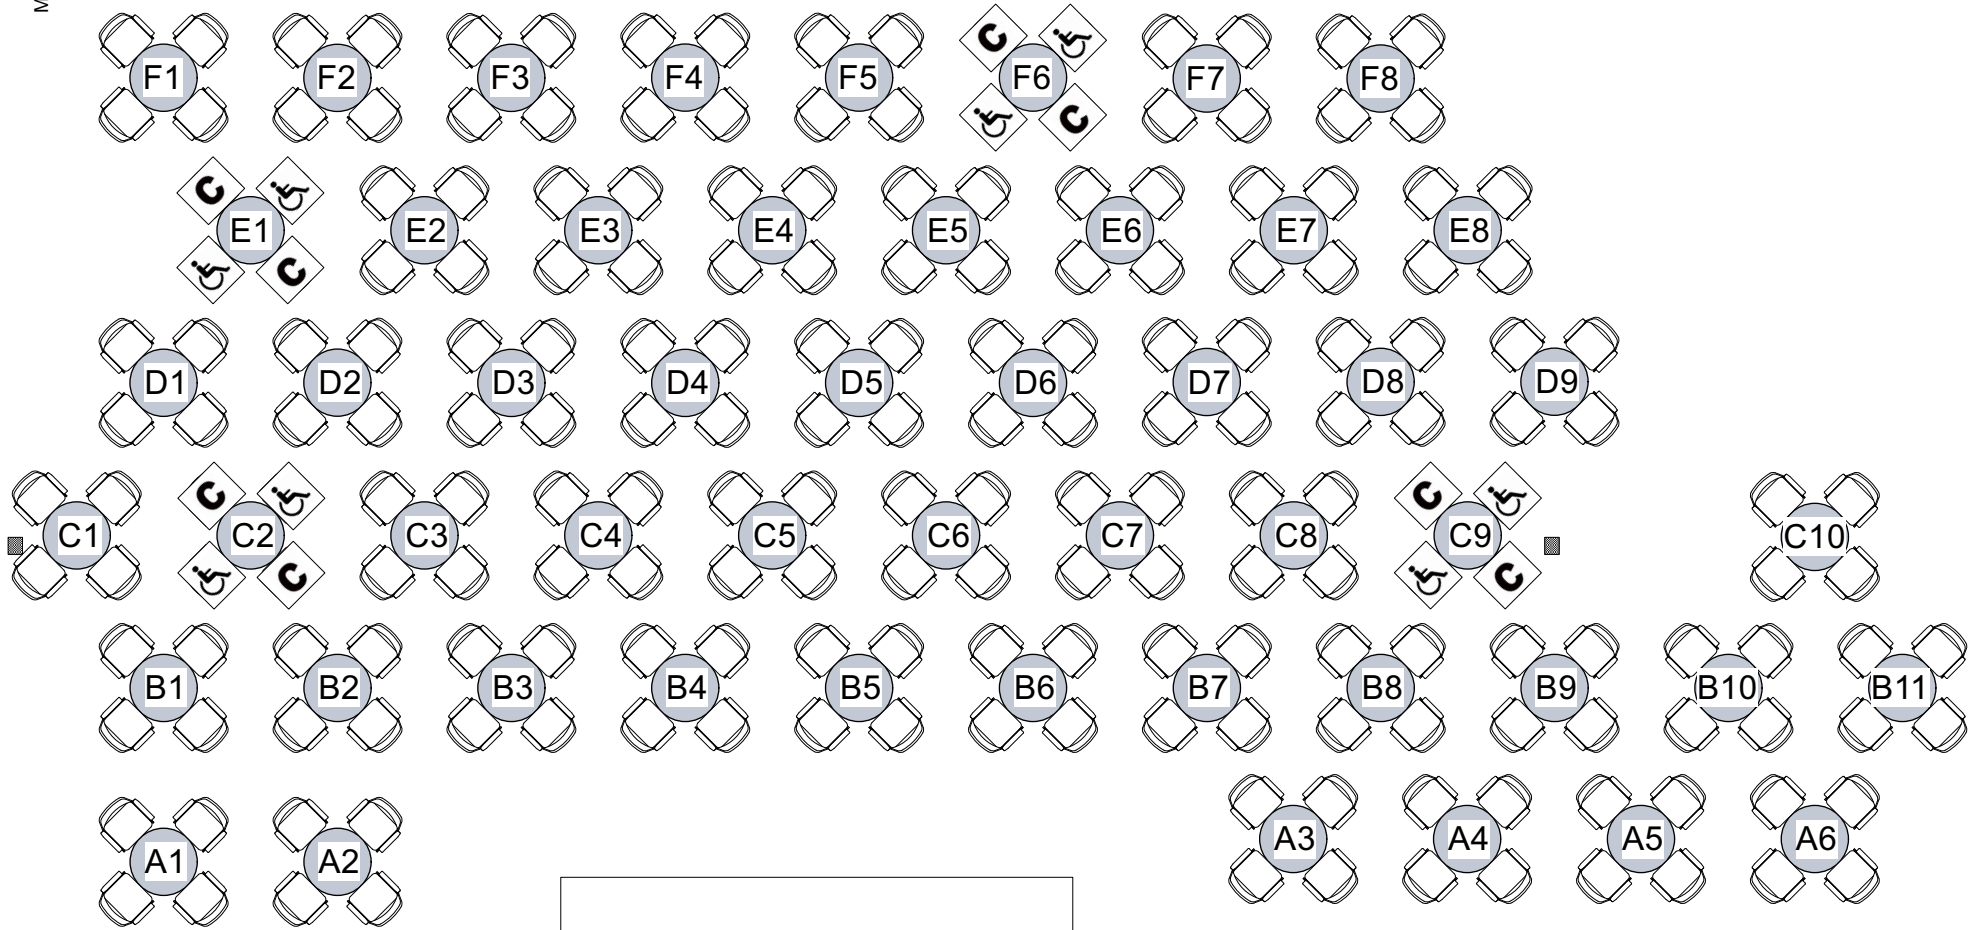

Main Entrance

Small Stage 2022
Cabaret Tables
208 Seats