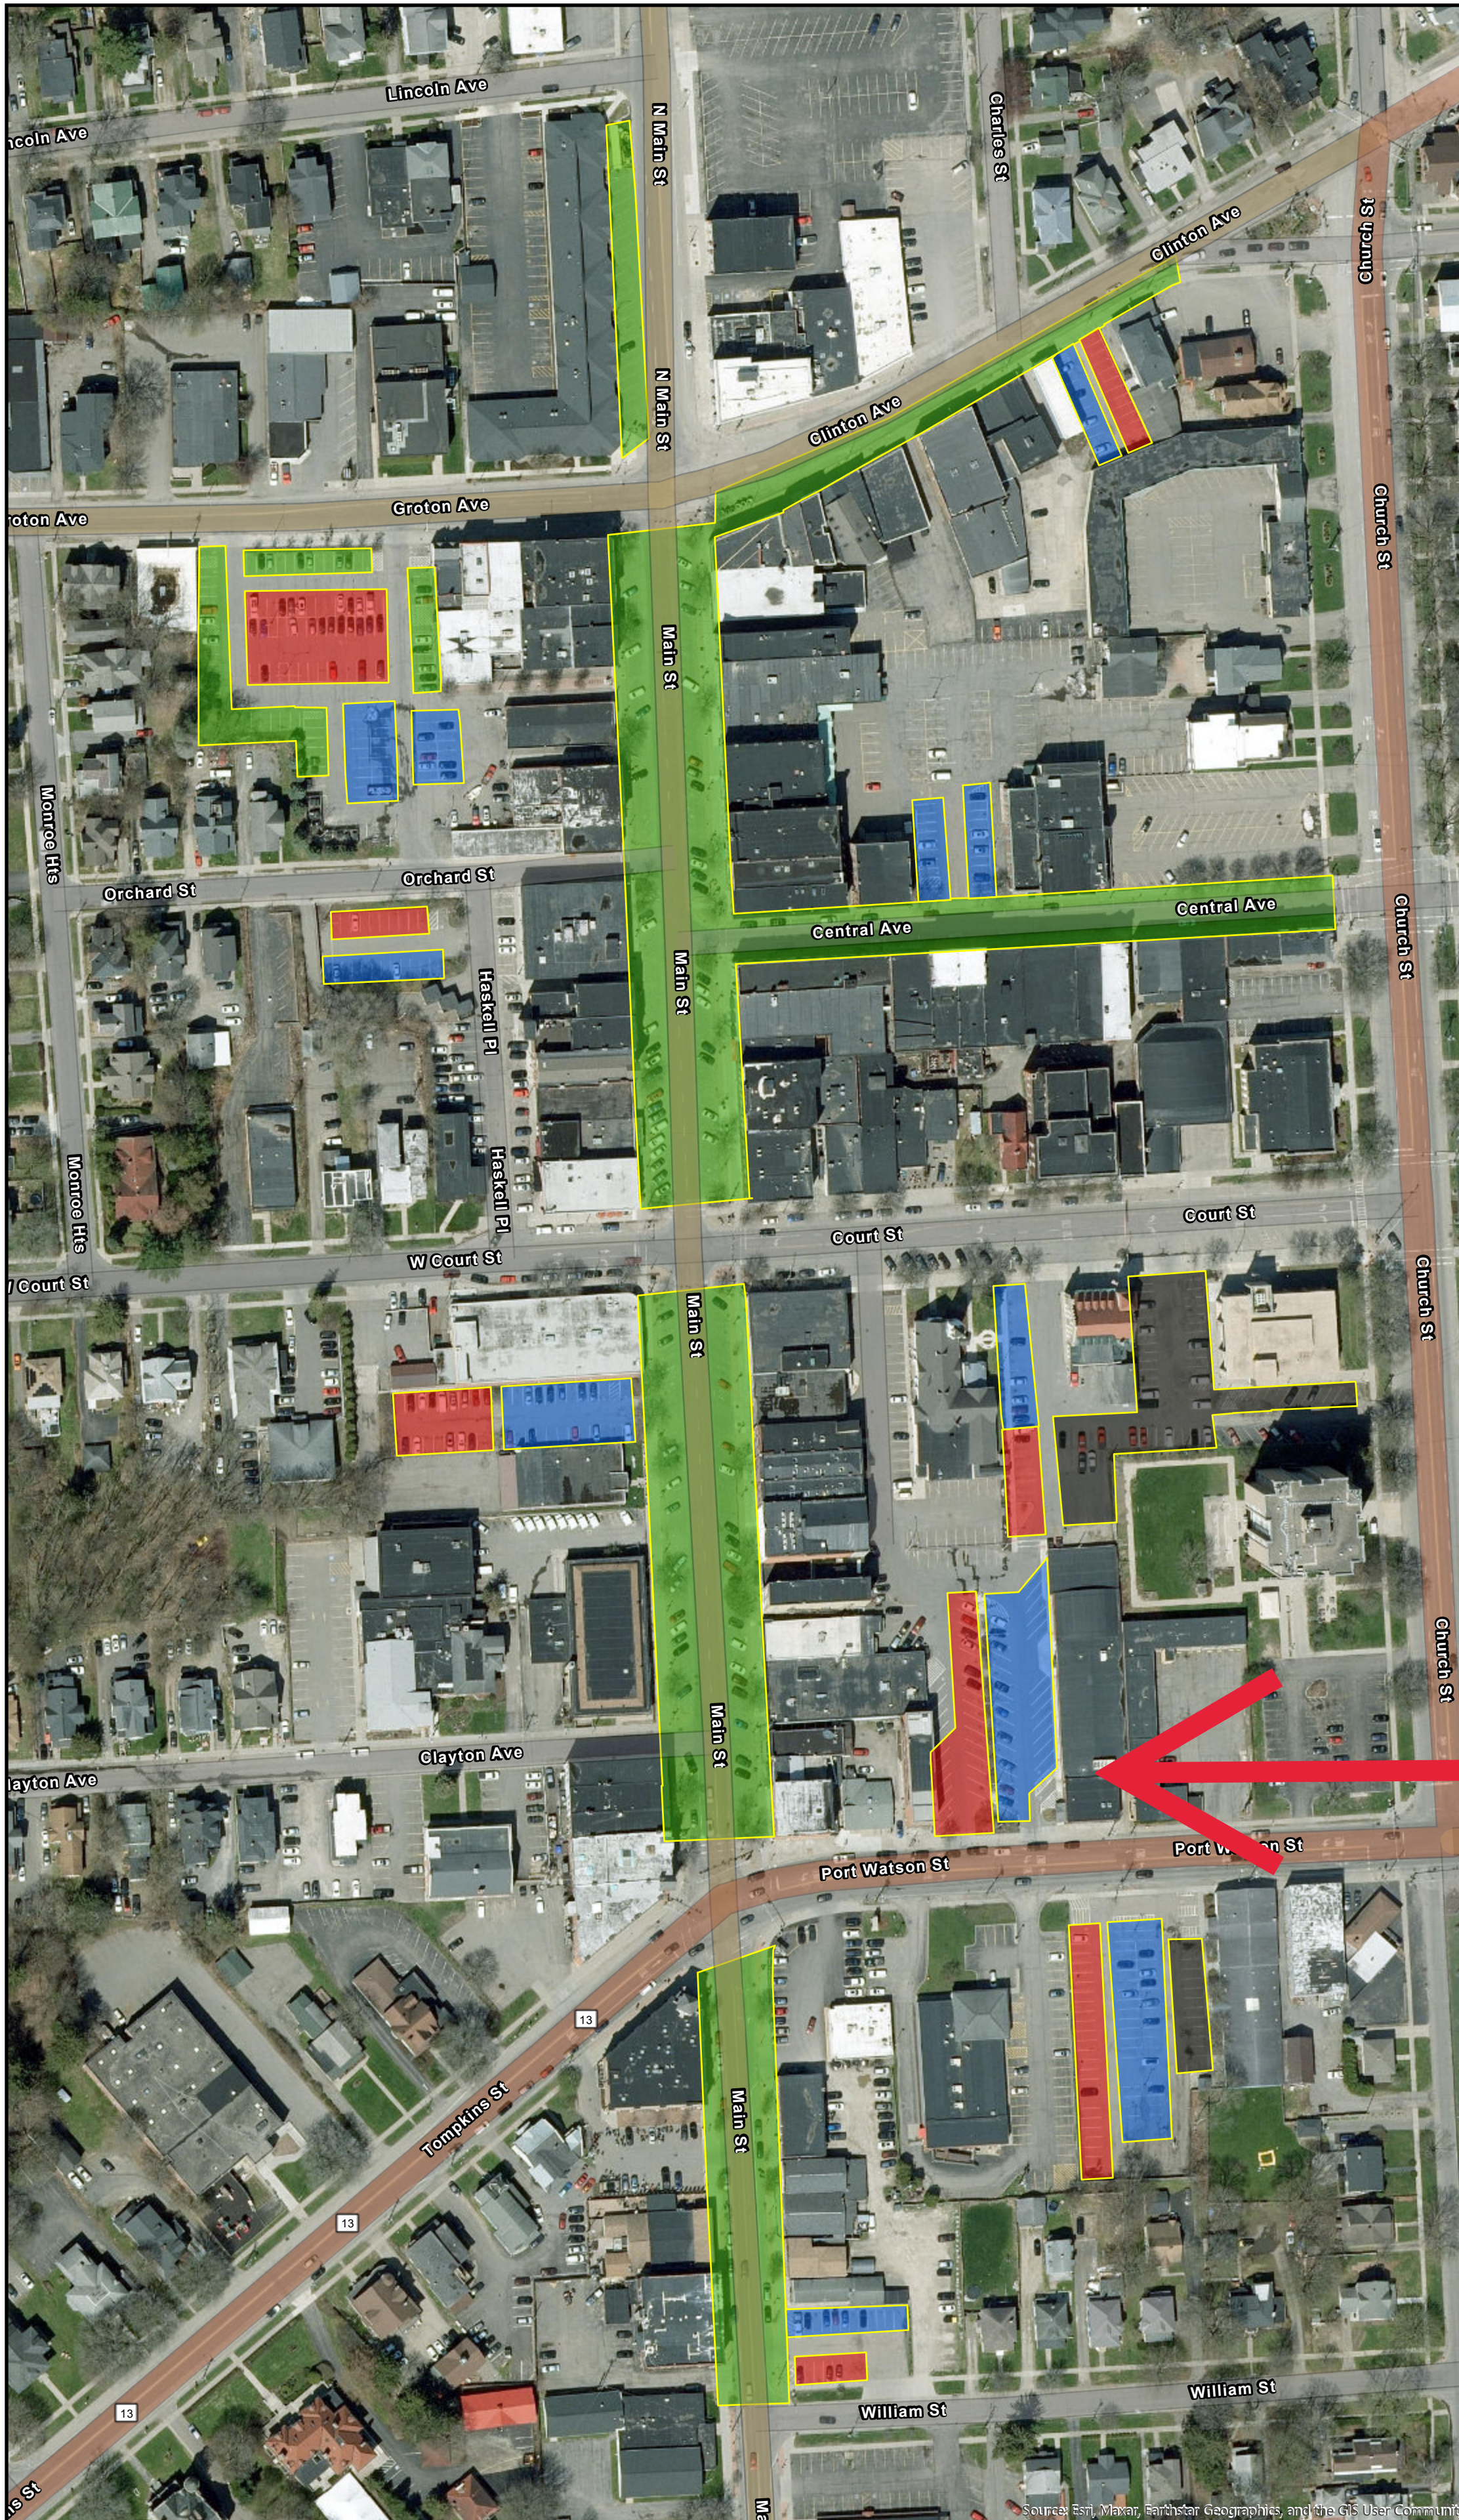

City of Cortland Parking Program

Dexter Park

City of Cortland Parking

- City Employee Parking Only
- Downtown Business Permit Parking Only
- Residential Permit Holders Only
- Two Hour No Overnight Parking

Cortland Repertory Theatre Downtown
24 - 26 Port Watson St.,
Cortland

FOR CRT,
PARK IN THE
BLUE
SECTIONS
ONLY!
DO NOT PARK
IN THE RED
SECTIONS.